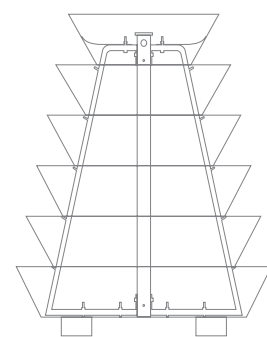

PAVEMENT

If you want to decorate pavements, use constructions H1050. Thanks to their form, they don't make moving difficult for pedestrians. They also separate them from a busy street.