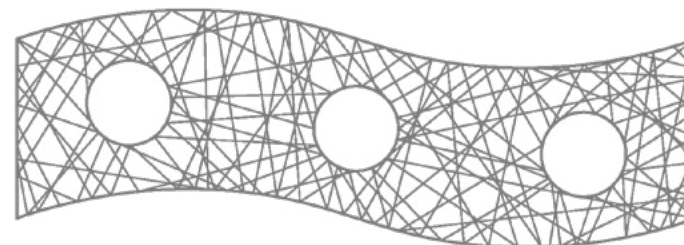

Christmas decorations: baubles- different sizes and colors, warm or cold LED lights with a possible flash function, others

STANDARDFARBE / STANDARD COLOR

MATERIAL / MATERIAL

Fiberglas / Fiberglass

MODELL / MODEL	KOD/CODE	GRÖSSE/DIMENSIONS (cm)	GEWICHT /WEIGHT (kg)
Welle mit 3 Löchern Wave with 3 holes	900117	70 x 200	2,8