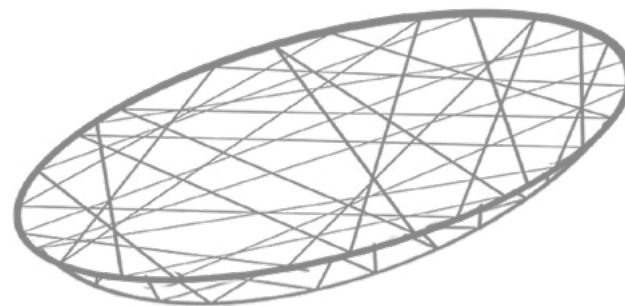

Christmas decorations: baubles- different sizes and colors, warm or cold LED lights with a possible flash function, others

STANDARDFARBE / STANDARD COLOR

MATERIAL / MATERIAL

Fiberglas / Fiberglass

MODELL / MODEL	KODE / CODE	GRÖSSE / DIMENSIONS (cm)	GEWICHT / WEIGHT(kg)
Schale / Bowl 3D	900270	75 x 16 h	1
Schale / Bowl 3D	900175	100 x 22 h	1,5
Schale / Bowl 3D	900294	125 x 23 h	3,3
Schale / Bowl 3D	900398	180 x 61 h	6
Schale / Bowl 3D	900390 (4 cz)	320 x 110 h	8