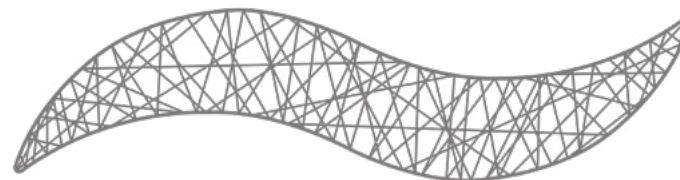

Christmas decorations: baubles- different sizes and colors, warm or cold LED lights with a possible flash function, others

STANDARDFARBE / STANDARD COLOR

MATERIAL / MATERIAL

Fiberglas / Fiberglass

MODELL / MODEL	KOD/CODE	GRÖSSE/DIMENSIONS (cm)	GEWICHT /WEIGHT (kg)
Welle Spitz / Wave sharp 2D	900388	130 x 21,5	0,65
Welle Spitz / Wave sharp 2D	900031	200 x 35	1,3
Welle Spitz / Wave sharp 2D	900198	200 x 50	1,5
Welle Spitz / Wave sharp 2D	900199	270 x 70	2,5
Welle Spitz / Wave sharp 2D	900396	300 x 51	3