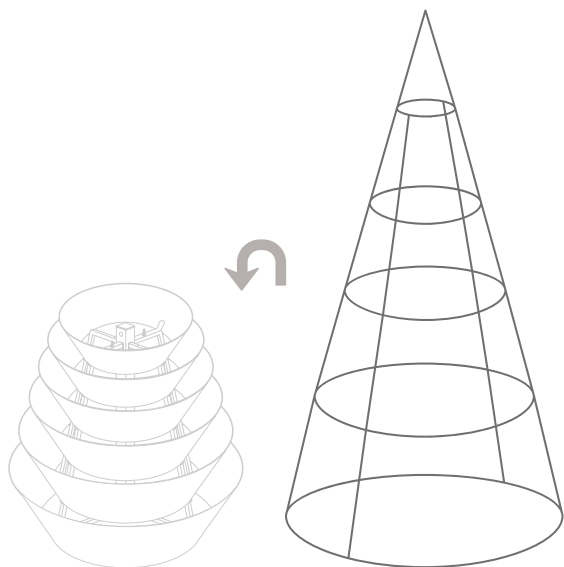

Material: hot-dip galvanized or powder coated metal frame. Spruce garland made from certified PVC foil

- **Aufbau: Weihnachtsüberzug für die Blumenkaskaden**

Installation: Christmas Covers on the Flower Towers

- **Verwendung: außen**  
Arrangement: outside

Terra Christmas Tree

[www.terrachristmas.de](http://www.terrachristmas.de) [www.terrachristmas.com](http://www.terrachristmas.com)

Modell/Name	Höhe Height	Basisdurchmesser Base Diameter	Gewicht Weight	Girlande-Länge Garland length
Terra Christmas Tree 120 (Gianto 80)	120 cm	Ø 60 cm	8 kg	19 rm/Lfm.
Terra Christmas Tree 160 (Gianto 95)	160 cm	Ø 75 cm	32 kg	27 rm/Lfm.
Terra Christmas Tree 200 (H700, H1100, Gianto 120)	198 cm	Ø 100 cm	40 kg	32 rm/Lfm.
Terra Christmas Tree 200 1/2	198 cm	Ø 100 cm	20 kg	15,5 rm/Lfm.
Terra Christmas Tree 300 (H750, H1200)	295 cm	Ø 150 cm	83 kg	59 rm/Lfm.
Terra Christmas Tree 300 1/2	295 cm	Ø 150 cm	42 kg	29,5 rm/Lfm.
Terra Christmas Tree 470 (H2000, H2400, H3000, H3400)	470 cm	Ø 240 cm	226 kg	167 rm/Lfm.
Terra Christmas Tree 470 1/2	470 cm	Ø 240 cm	113 kg	83,5 rm/Lfm.
Terra Christmas Tree 650	645 cm	Ø 330 cm	425 kg	303 rm/Lfm.